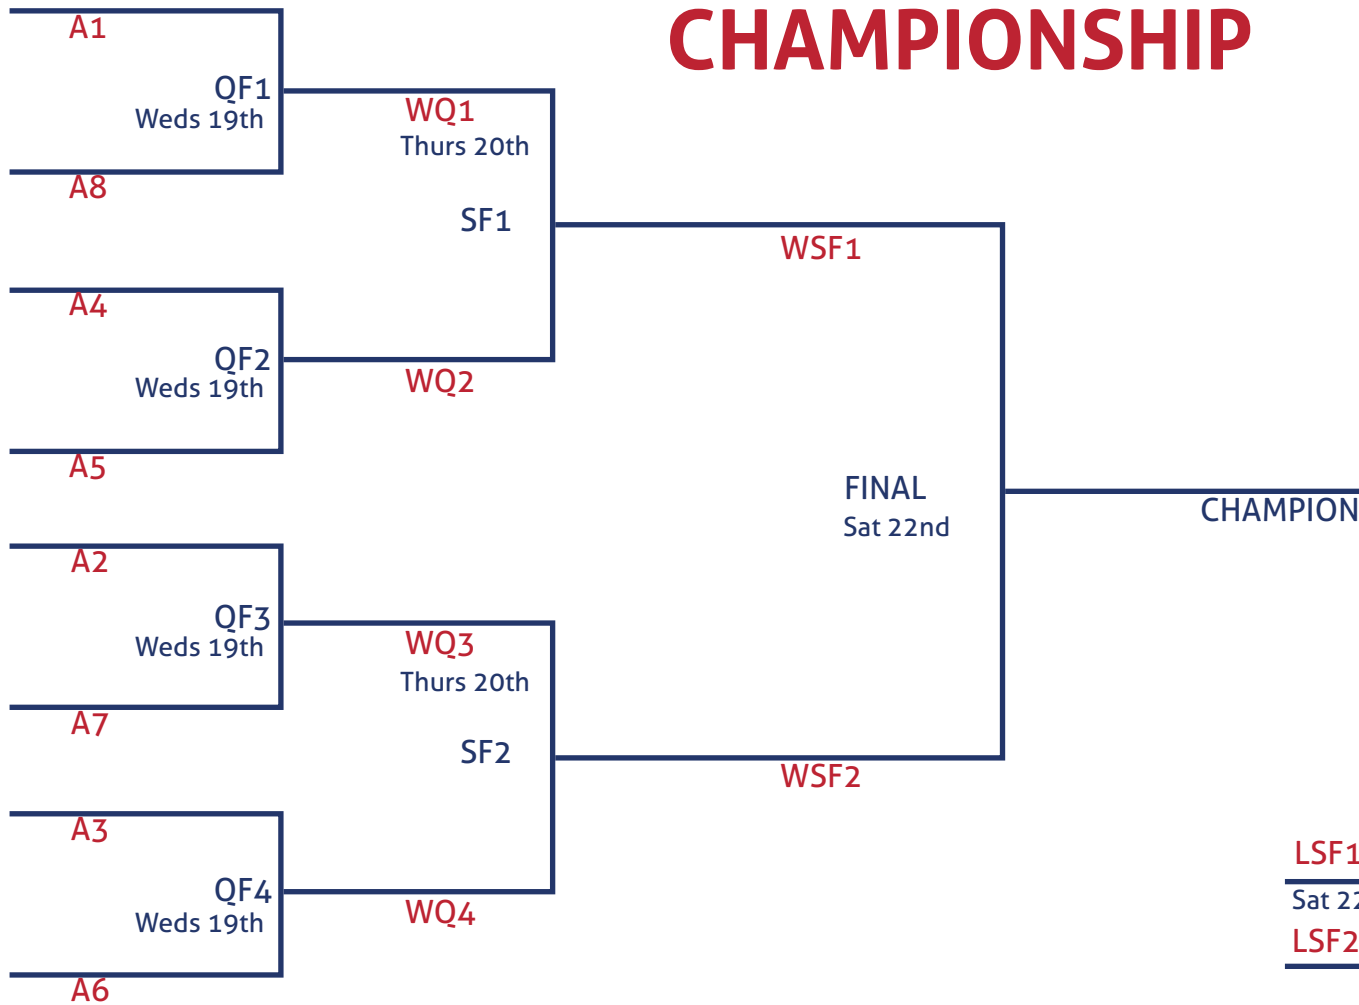

The pools will play a round robin between the 12th and 18th July. The top placing teams from Pools B, C, D and E will play off to decide which 2 nations qualify to play in the Championship Division.

As of the 19th July nations will proceed to play in the Championship Division (Teams 1-8), the Platinum Division (Teams 9-16) and the Diamond Division (Teams 17-25).

POOL A

USA

CANADA

AUSTRALIA

ENGLAND

WALES

SCOTLAND

POOL B

CZECH REPUBLIC

CHINA

BELGIUM

POOL D

JAPAN

GERMANY

LATVIA

SPAIN

CHAMPIONSHIP

CHAMPION

2nd Place

LSF1
Sat 22nd
LSF2 BRONZE

3rd Place

4th Place

PLATINUM BRACKET

Winner Bracket