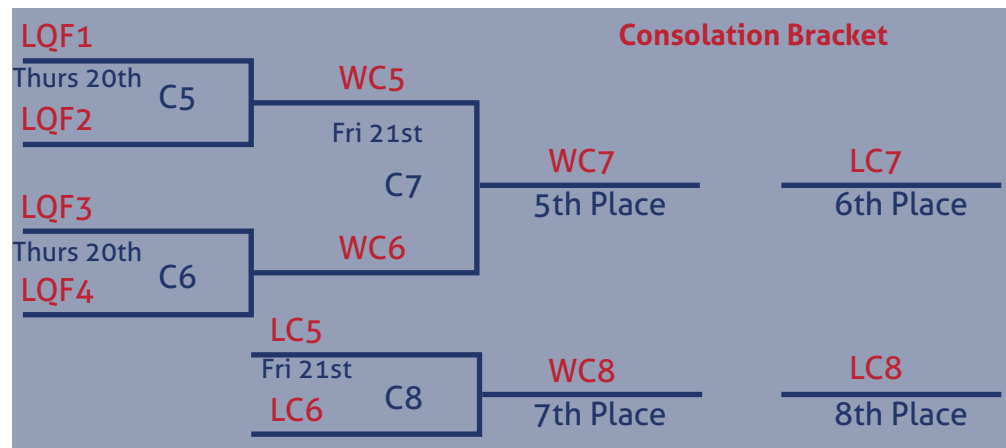

The pools will play a round robin between the 12th and 18th July. The top placing teams from Pools B, C, D and E will play off to decide which 2 nations qualify to play in the Championship Division.

As of the 19th July nations will proceed to play in the Championship Division (Teams 1-8), the Platinum Division (Teams 9-16) and the Diamond Division (Teams 17-25).

POOL A

USA

CANADA

AUSTRALIA

ENGLAND

WALES

SCOTLAND

POOL B

CHAMPIONSHIP

CHAMPION

2nd Place

LSF1
Sat 22nd
LSF2 BRONZE

3rd Place

4th Place

PLATINUM BRACKET

Winner Bracket

L29
10th Place

L20
Fri 21st
L21
30
W30
11th Place

L30
12th Place

Consolation Bracket

DIAMOND BRACKET

FIL
Rathbones
WOMEN'S
LACROSSE
WORLD CUP

#RWLC17
@RWLC17

Please direct any questions with regard to the information in this document to
Beth Stone bstone@nicholsschool.org