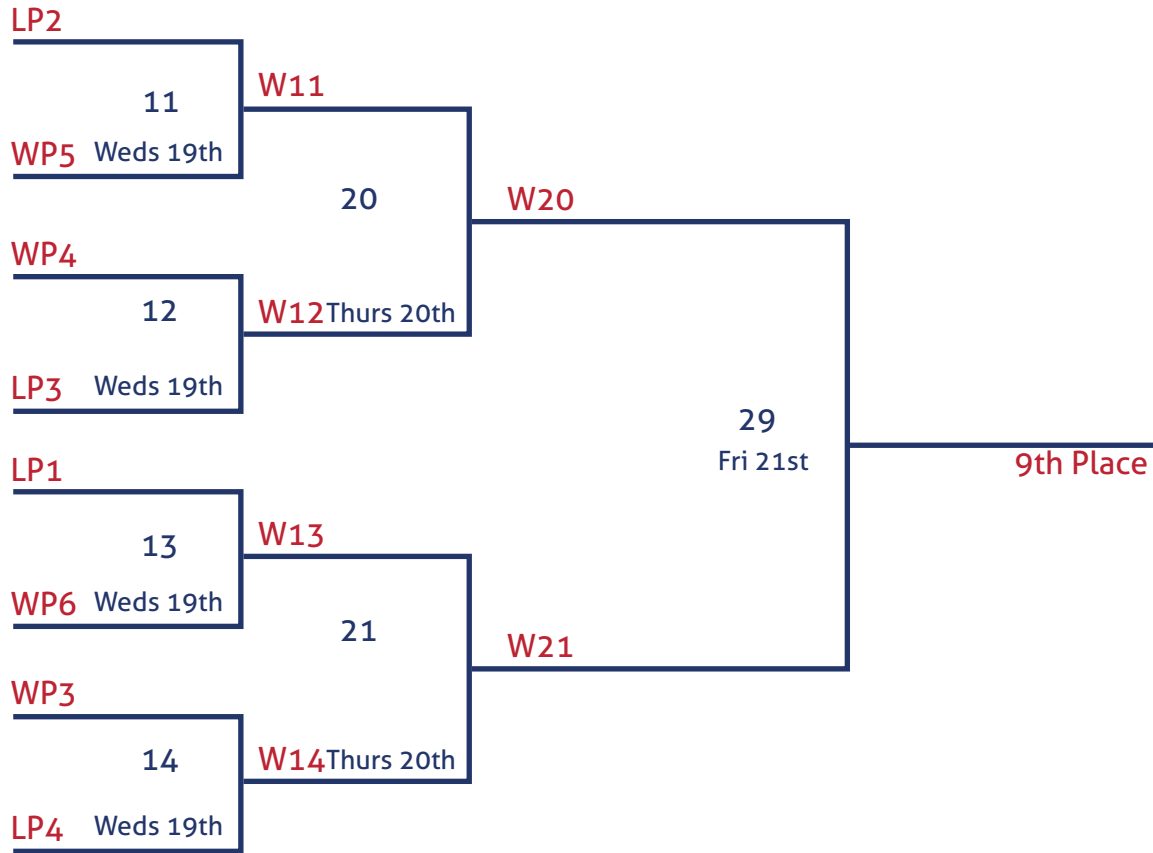

The pools will play a round robin between the 12th and 18th July. The top placing teams from Pools B, C, D and E will play off to decide which 2 nations qualify to play in the Championship Division.

As of the 19th July nations will proceed to play in the Championship Division (Teams 1-8), the Platinum Division (Teams 9-16) and the Diamond Division (Teams 17-25).

POOL A

USA

CANADA

AUSTRALIA

ENGLAND

WALES

SCOTLAND

POOL B

CHAMPIONSHIP

CHAMPION

2nd Place

LSF1
Sat 22nd
LSF2 BRONZE

3rd Place

4th Place

PLATINUM BRACKET

Winner Bracket

L29
10th Place

L20
Fri 21st
L21
30
W30
11th Place

L30
12th Place

Consolation Bracket

DIAMOND BRACKET

FIL
Rathbones
WOMEN'S
LACROSSE
WORLD CUP

#RWLC17
@RWLC17

Please direct any questions with regard to the information in this document to
Beth Stone bstone@nicholsschool.org