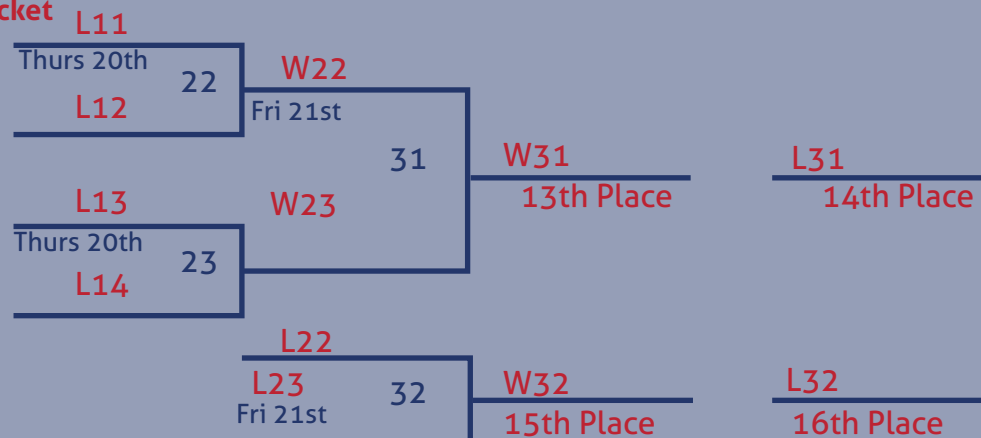

The pools will play a round robin between the 12th and 18th July. The top placing teams from Pools B, C, D and E will play off to decide which 2 nations qualify to play in the Championship Division.

As of the 19th July nations will proceed to play in the Championship Division (Teams 1-8), the Platinum Division (Teams 9-16) and the Diamond Division (Teams 17-25).

POOL A

USA

CANADA

AUSTRALIA

ENGLAND

WALES

SCOTLAND

POOL B

CHAMPIONSHIP

CHAMPION

2nd Place

LSF1
Sat 22nd
LSF2 BRONZE

3rd Place

4th Place

PLATINUM BRACKET

Winner Bracket

L29
10th Place

L20
Fri 21st
L21
30
W30
11th Place

L30
12th Place

Consolation Bracket

DIAMOND BRACKET

FIL
Rathbones
WOMEN'S
LACROSSE
WORLD CUP

#RWLC17
@RWLC17

Please direct any questions with regard to the information in this document to
Beth Stone bstone@nicholsschool.org