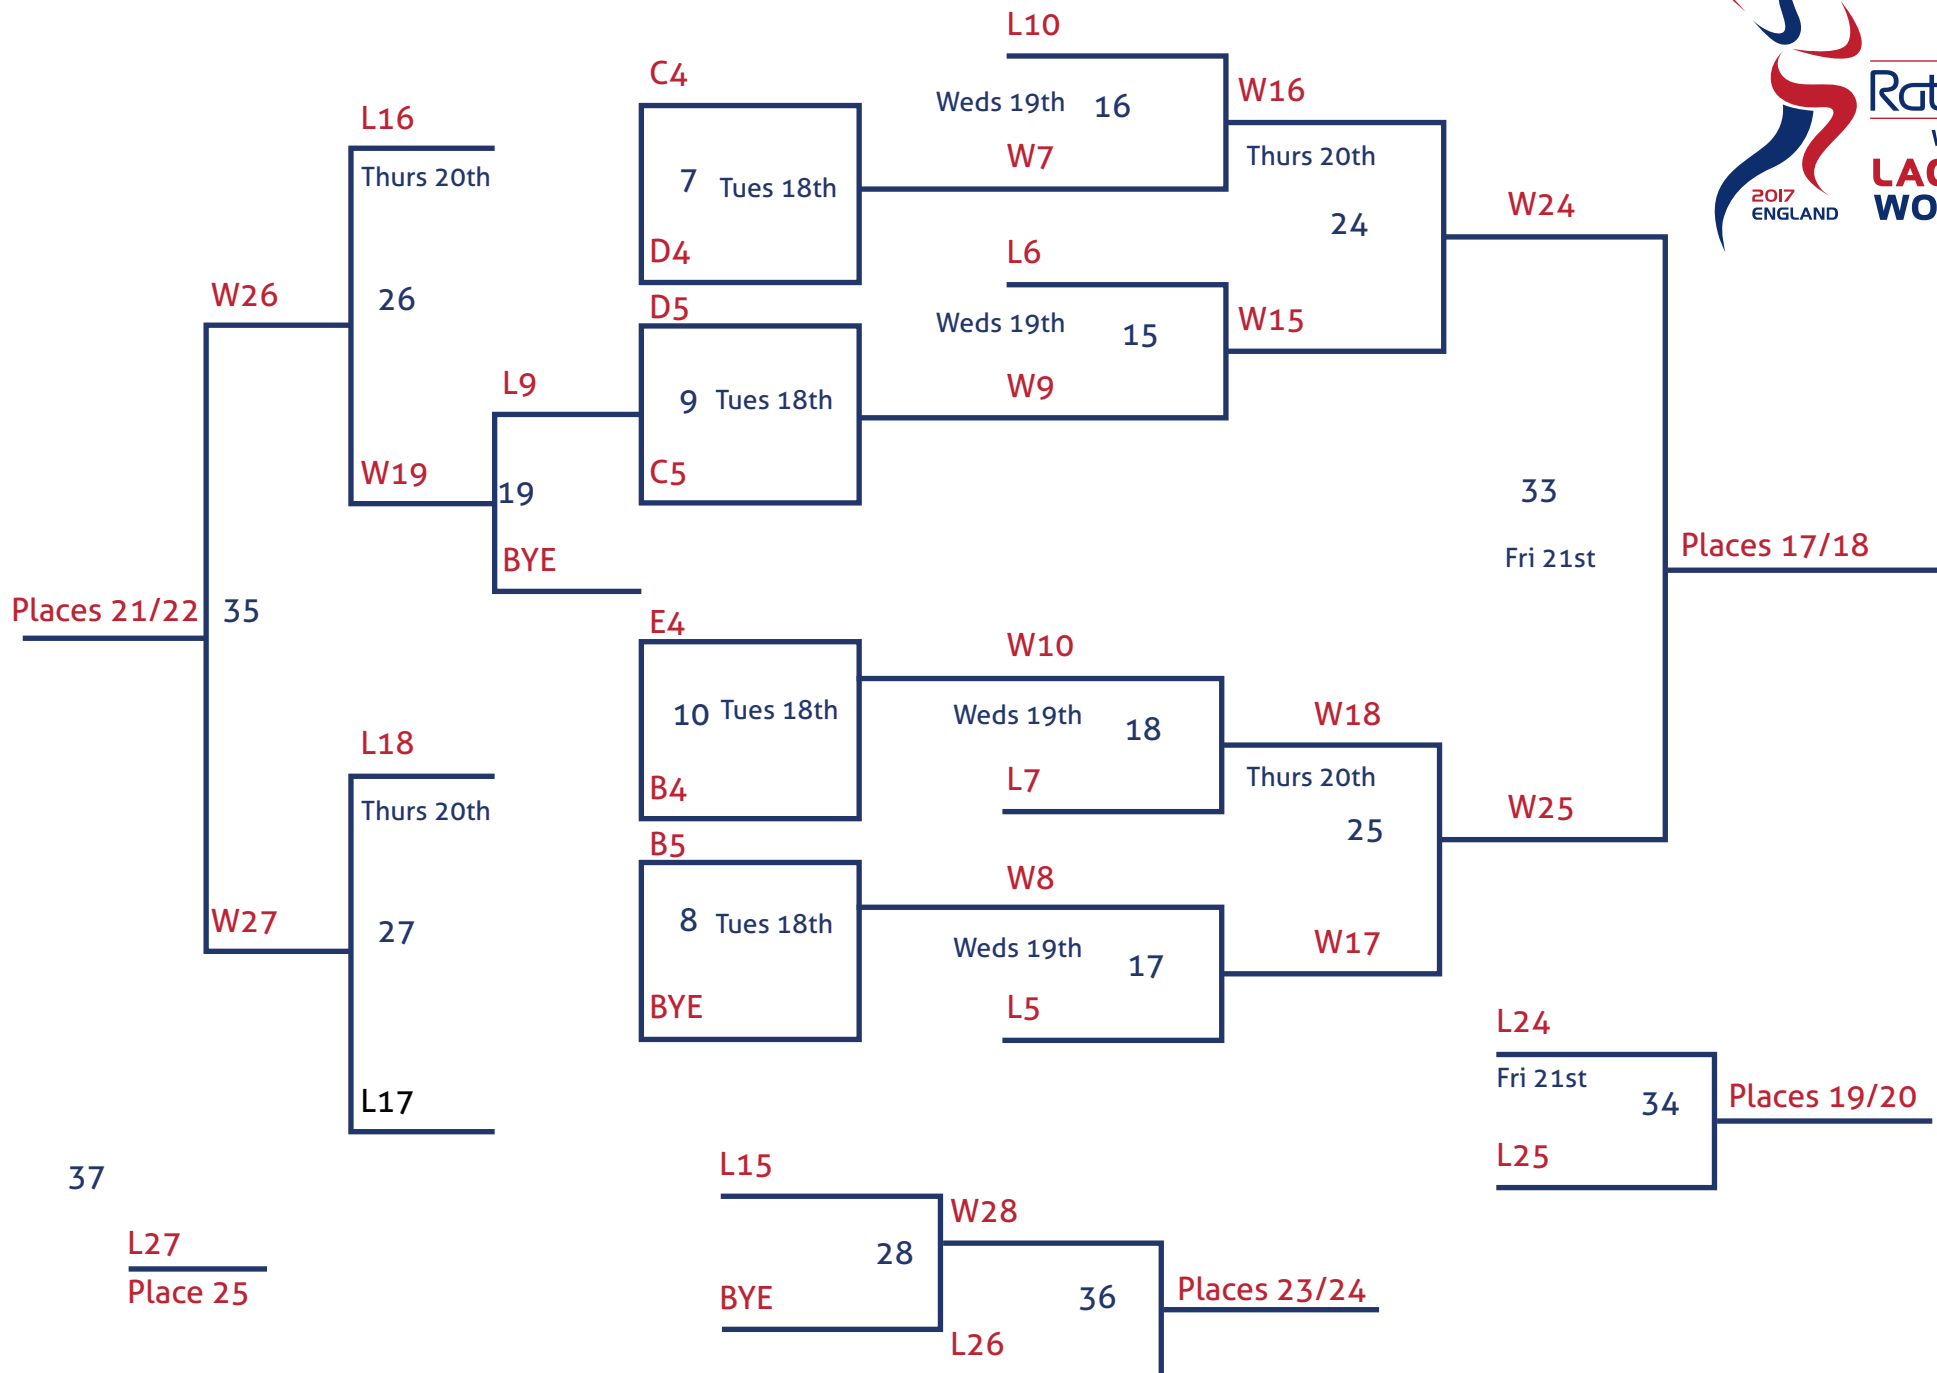

The pools will play a round robin between the 12th and 18th July. The top placing teams from Pools B, C, D and E will play off to decide which 2 nations qualify to play in the Championship Division.

As of the 19th July nations will proceed to play in the Championship Division (Teams 1-8), the Platinum Division (Teams 9-16) and the Diamond Division (Teams 17-25).

POOL A

USA

CANADA

AUSTRALIA

ENGLAND

WALES

SCOTLAND

POOL B

CZECH REPUBLIC

CHINA

BELGIUM

POOL D

JAPAN

GERMANY

LATVIA

SPAIN

L29
10th Place

L20
Fri 21st
L21
30
W30
11th Place

L30
12th Place

Consolation Bracket

DIAMOND BRACKET

FIL
Rathbones
WOMEN'S
LACROSSE
WORLD CUP

#RWLC17
@RWLC17

Please direct any questions with regard to the information in this document to
Beth Stone bstone@nicholsschool.org